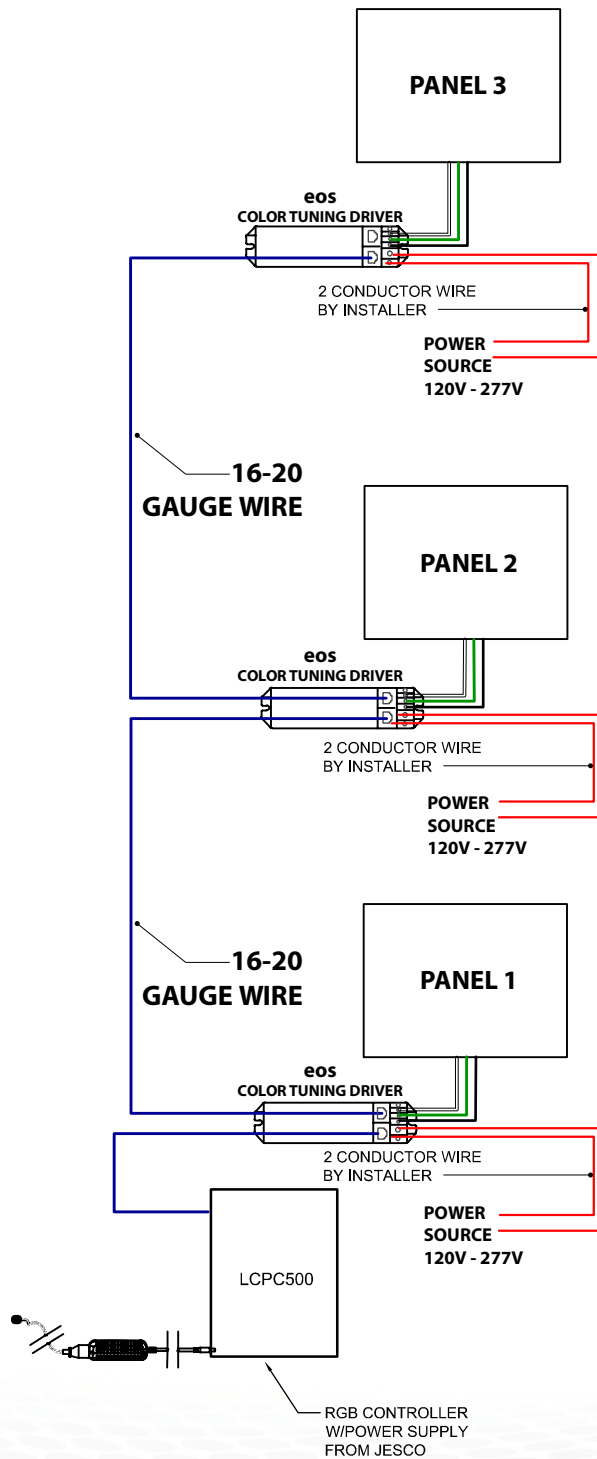

Wiring Diagram

COLOR TUNING System

eldoLED® Driver

COLOR TUNING LightPanel™ System Color Coded Wiring Legend

COLOR CODED WIRING

SINGLE PANELS TO ONE DRIVER

eldoLED is a Registered Trademark of Acuity Brands, Inc.

Wiring Diagram

COLOR TUNING System

eldoLED[®] Driver

COLOR TUNING LightPanels™ Daisy Chained with Power Supply

Wiring Diagram

COLOR TUNING System

eldoLED® Driver

Multiple COLOR TUNING LightPanels™ to One Driver