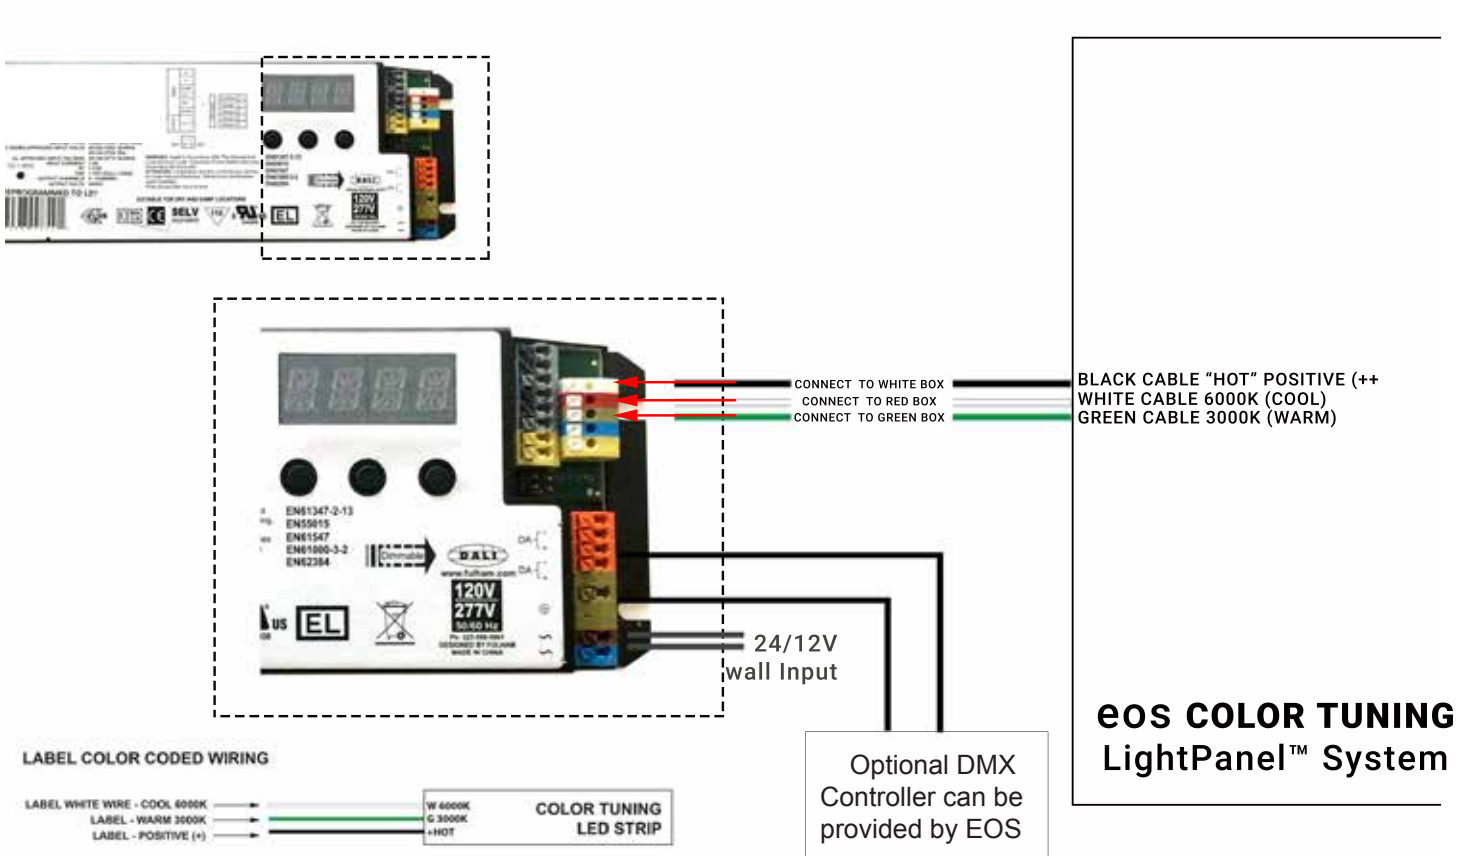

Wiring Diagram

COLOR TUNING System

eldoLED® Driver

COLOR TUNING LightPanel™ System Color Coded Wiring Legend

COLOR CODED WIRING

SINGLE PANELS TO ONE DRIVER

eldoLED is a Registered Trademark of Acuity Brands, Inc.

Wiring Diagram

COLOR TUNING System

eldoLED[®] Driver

COLOR TUNING LightPanels™ Daisy Chained with Power Supply

Wiring Diagram

COLOR TUNING System

eldoLED® Driver

Multiple COLOR TUNING LightPanels™ to One Driver