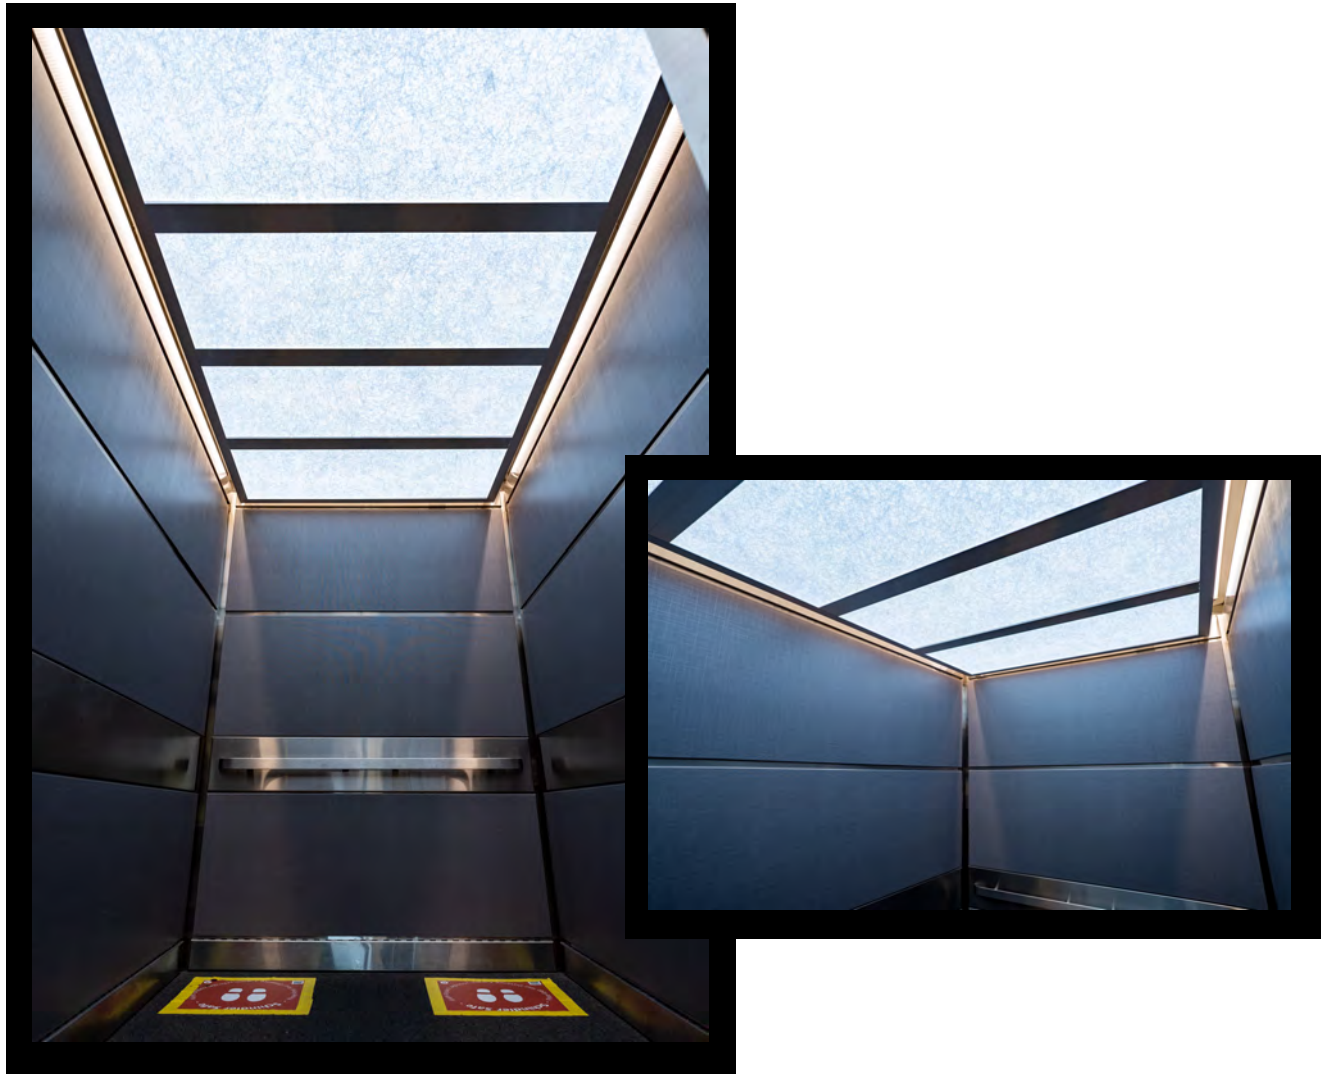

Case Study

Wesley Medical Plaza

Wichita, KS

Project Health Strategies – Shell Project (1st & 2nd floor remodel)

EOS Light has amply demonstrated creative use of beautifying, architectural LightPanels and LightPaper in large scale and high profile outdoor installations all over the country and the world. But our solutions are versatile enough to be used in small scale interior spaces, too. Anyplace you can imagine, EOS Light can help!

Here is one example, for instance, of how four panels were used in each of three elevators in the Wesley Medical Plaza property in Wichita, Kansas, to bolster the impressions of their space during a first and second floor remodel of public areas and infrastructure.

The architect chose translucent ceiling EOS Basic LightPanels for an interestingly designed accent look, and then supplemented the elevators with strip lighting – to look modern and bright.

These images from the final installation speak for themselves in terms of the huge impact EOS Light LED backlighting solutions can make to any space – big or small, indoor or outdoor, with different color temperatures of RGB/RGBW/DTW or Tunable White also available.

Example factory drawing (below) that makes review & approval of EOS Light custom LightPanels quick and easy.