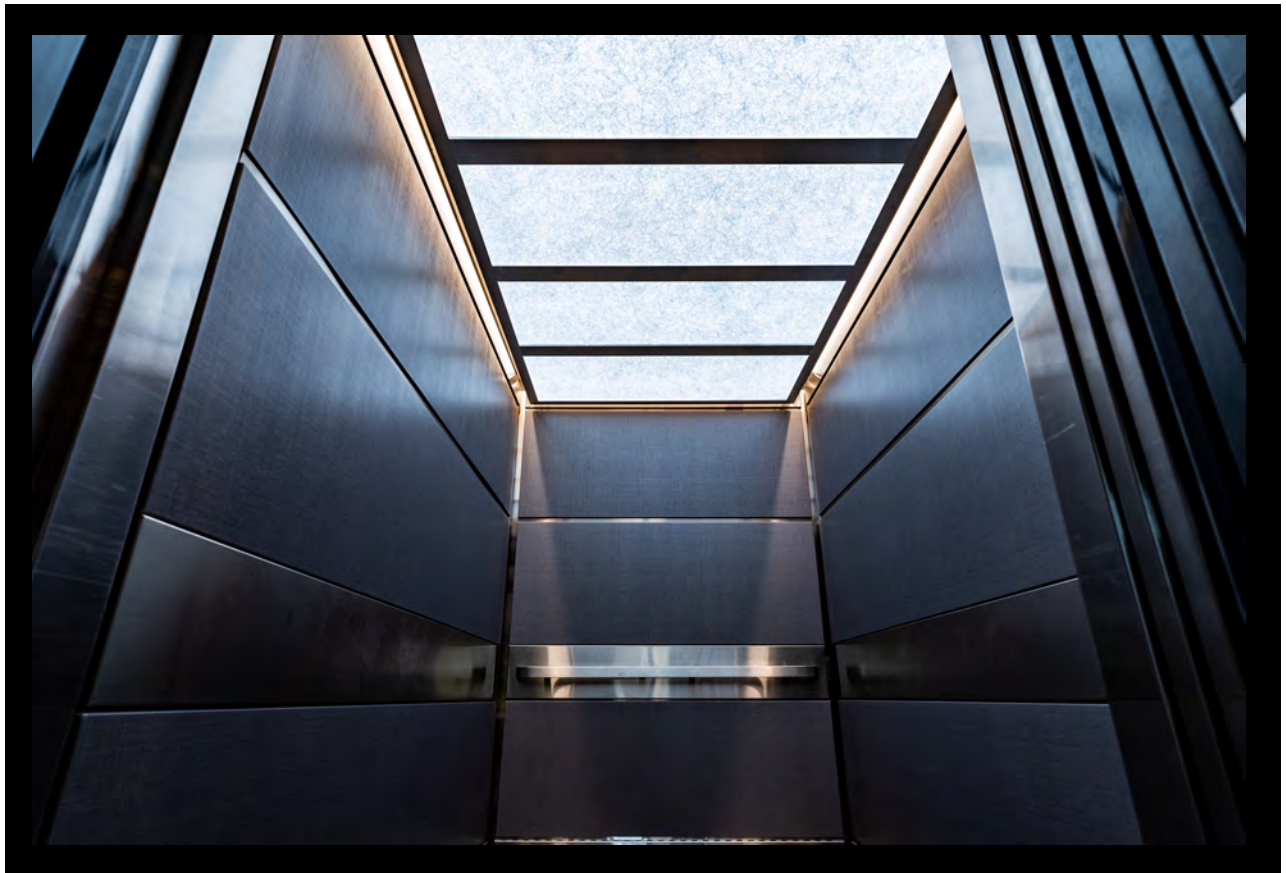

Case Study

Wesley Medical Plaza

Wichita, KS

Project Health Strategies – Shell Project (1st & 2nd floor remodel)

EOS Light has amply demonstrated creative use of beautifying, architectural LightPanels and LightPaper in large scale and high profile outdoor installations all over the country and the world. But our solutions are versatile enough to be used in small scale interior spaces, too. Anyplace you can imagine, EOS Light can help!

Here is one example, for instance, of how four panels were used in each of three elevators in the Wesley Medical Plaza property in Wichita, Kansas, to bolster the impressions of their space during a first and second floor remodel of public areas and infrastructure.

The architect chose translucent ceiling EOS Basic LightPanels for an interestingly designed accent look, and then supplemented the elevators with strip lighting – to look modern and bright.

These images from the final installation speak for themselves in terms of the huge impact EOS Light LED backlighting solutions can make to any space – big or small, indoor or outdoor, with different color temperatures of RGB/RGBW/DTW or Tunable White also available.

Example factory drawing (below) that makes review & approval of EOS Light custom LightPanels quick and easy.