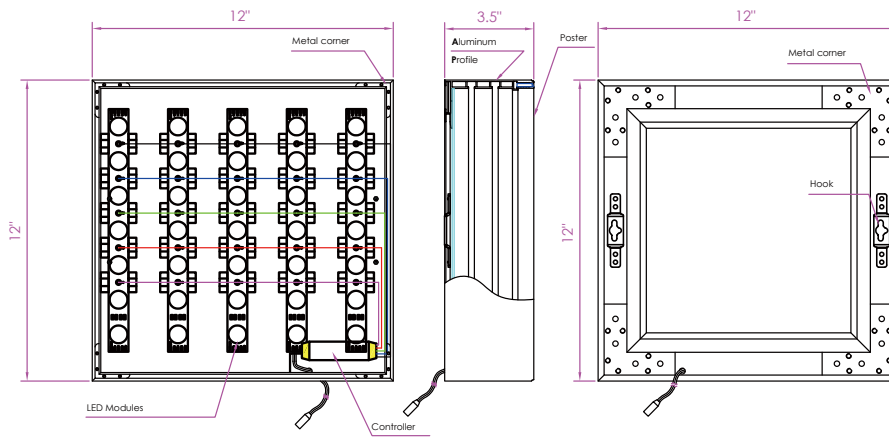

Backlighting: