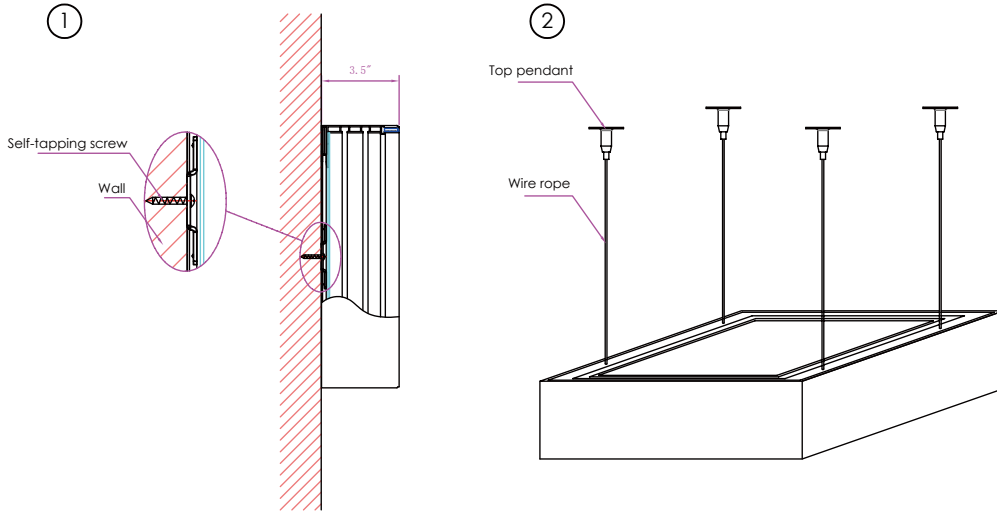

## A Complete Solution for Walls and Ceilings:

- White or Printed Stretch Fabric
- Dedicated White or RGBW
- Single or Double Sided
- Multiple Mounting options
- 24VDC
- Indoor Rated
- Max size: 10' width (120") x 20' length (240"); please inquire about larger sizes

## Side Lighting:

## Added Details:

- Thickness of 90mm (3.6") allows LEDs along the perimeter of the profile and for fabric to be placed on both sides of the fixture (similar to our crystal light panels, with the exception of the see through).
- Allows single color and RGBW
- Allows single color along perimeter of profile
- These are lighter weight and would be better for pendant hanging applications.
- This also allows a backer to be included for a backlit module (RGBW), however, if that is desired, consider the FL-18D.