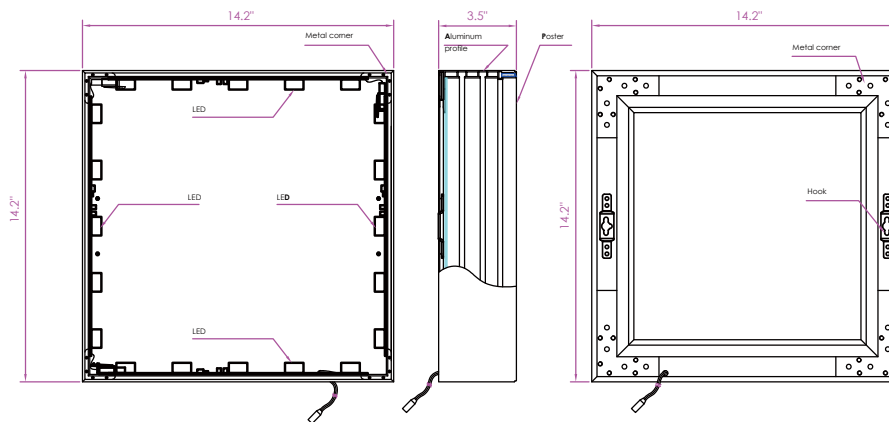

Side Lighting: