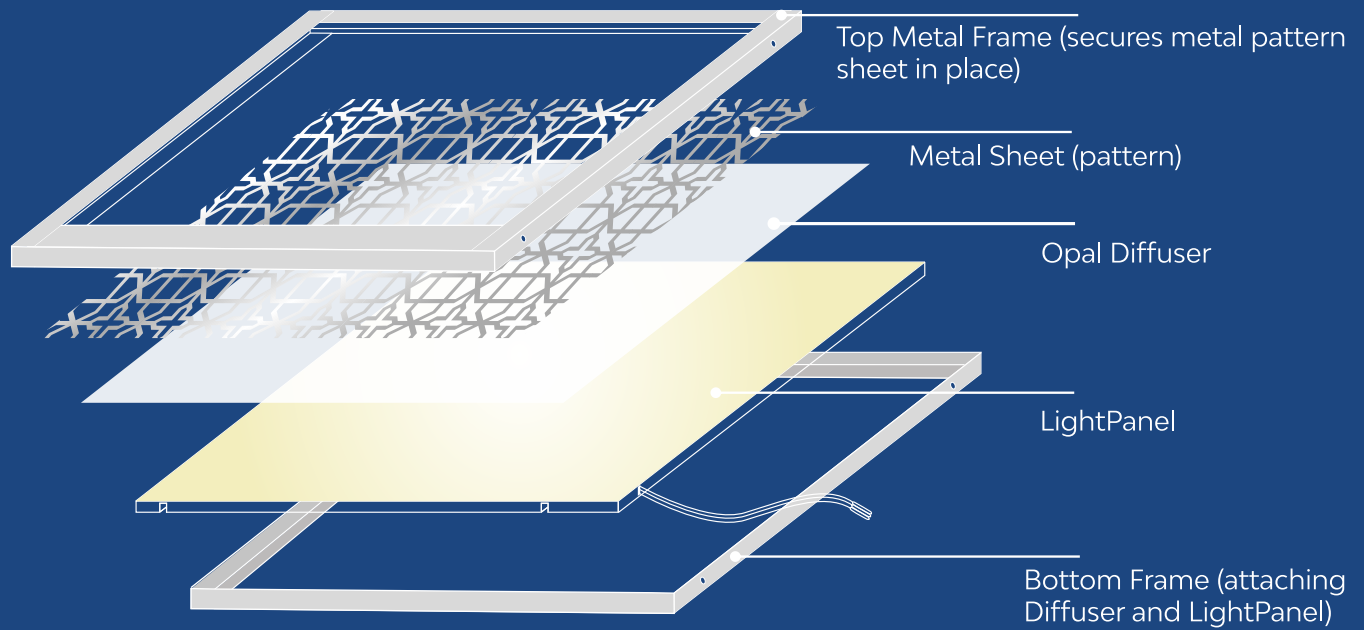

## ► Textured Deco LightPanels Complete LightPanel Solutions

Deco LightPanels are the latest in a series of complete EOS solutions that are made-to-order at the factory and arrive at a job site ready to install, with no partial assembly required. Just unpack and hang these beautifully-textured, backlit metallic sheets. Custom or standard shapes and finishes. Explore on for inspiration...

Deco LightPanels are LED backlit, real metal texture lighting solutions. Choose one of dozens of seamless, decorative stock patterns, or contact the factory with your own design for a completely custom look. Standard metal finishes include black and white powder coating, unpainted brushed metal, or several colors (see page 10 for options). Non-standard powder coat finishes can also be arranged to match your environment. LED backlighting Kelvin temp options for Deco LightPanels are identical to standard LightPanel systems. Use EOS Deco LightPanels solutions either indoors or outdoors for flat wall, ceiling or overhang applications.