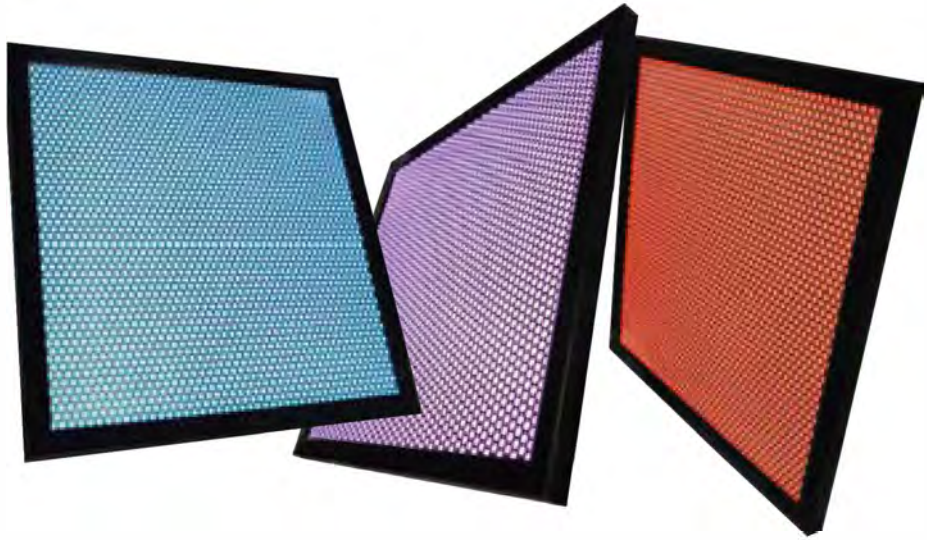

Deco LightPanels are LED backlit, real metal texture lighting solutions. Choose one of dozens of seamless, decorative stock patterns, or contact the factory with your own design for a completely custom look. Standard metal finishes include black and white powder coating, unpainted brushed metal, or several colors (see page 10 for options). Non-standard powder coat finishes can also be arranged to match your environment. LED backlighting Kelvin temp options for Deco LightPanels are identical to standard LightPanel systems. Use EOS Deco LightPanels solutions either indoors or outdoors for flat wall, ceiling or overhang applications.

**GREY**

**NAKED**

**GRAPHITE**

**CREAM**