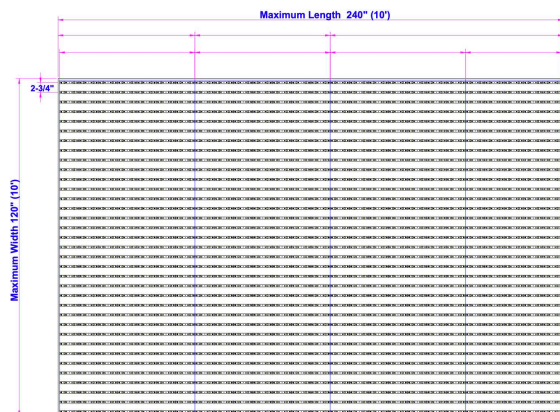

This decorative lighting solution is both attractive and functional, with a maximum size of 118.125" x 240", and is constructed of an EOS FABRIK overlay with LEDs.

**Auto Dealerships**

**Custom Art Displays**

**Retail**

**Commercial Interior**

**Gallery Displays**

- White or Printed Stretch Fabric
- Dedicated White, Tunable White, RGB or RGBW
- **90+ CRI** Standard, Premium **95+ CRI** Available at Additional Cost
- Multiple Mounting options
- 24VDC
- Indoor Rated
- Max size: 118.125" x 240" ; inquire for larger sizes
- 700 Lumens per square foot @ 6000K

**Front View:**

**Back View:**