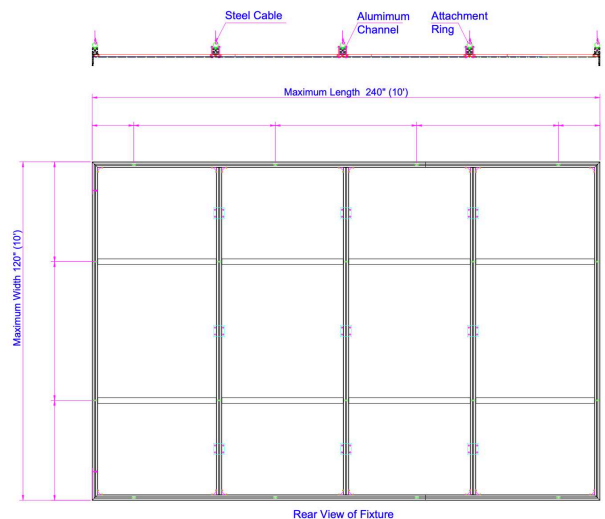

This decorative lighting solution is both attractive and functional, with a maximum size of 118.125" x 240", and is constructed of an EOS FABRIK overlay with LEDs.

**Auto Dealerships**

**Custom Art Displays**

**Retail**

**Commercial Interior**

**Gallery Displays**

- White or Printed Stretch Fabric
- Dedicated White, Tunable White, RGB or RGBW
- **90+ CRI** Standard, Premium **95+ CRI** Available at Additional Cost
- Multiple Mounting options
- 24VDC
- Indoor Rated
- Max size: 118.125" x 240" ; inquire for larger sizes
- 700 Lumens per square foot @ 6000K

**Front View:**

**Back View:**

## Added Details:

- Thickness of 90mm (3.6") allows LEDs along the perimeter of the profile
- Standard trim is black powder coated aluminum; unfinished and custom color trim available
- These are lighter weight and larger in size; they would be better for display in large areas