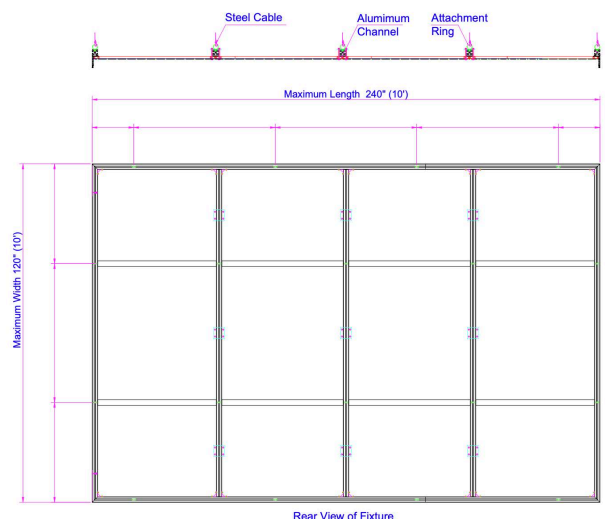

This decorative lighting solution is both attractive and functional, with a maximum size of 10 feet by 20 feet (120" x 240"), and is constructed of an EOS FABRIK overlay with LEDs.

**Auto Dealerships**

**Custom Art Displays**

**Retail**

**Commercial Interior**

**Gallery Displays**

- White or Printed Stretch Fabric
- Dedicated White, Tunable White, RGB or RGBW
- **90+ CRI** Standard, Premium **95+ CRI** Available at Additional Cost
- Multiple Mounting options
- 24VDC
- Indoor Rated
- Max size: 10' x 20'; inquire for larger sizes

**Front View:**

**Back View:**

## Added Details:

- Thickness of 90mm (3.6") allows LEDs along the perimeter of the profile
- Standard trim is black powder coated aluminum; unfinished and custom color trim available
- These are lighter weight and larger in size; they would be better for display in large areas