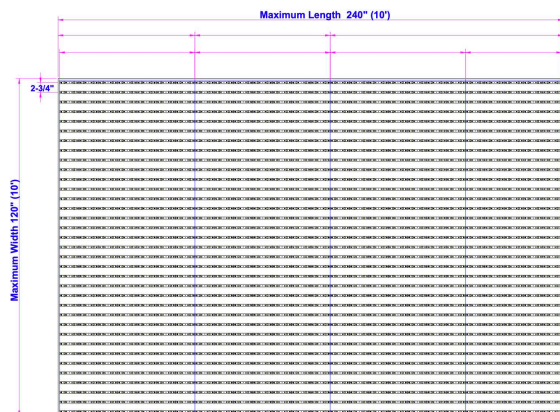

This decorative lighting solution is both attractive and functional, with a maximum size of 10 feet by 20 feet (120" x 240"), and is constructed of an EOS FABRIK overlay with LEDs.

**Auto Dealerships**

**Custom Art Displays**

**Retail**

**Commercial Interior**

**Gallery Displays**

- White or Printed Stretch Fabric
- Dedicated White, Tunable White, RGB or RGBW
- **90+ CRI** Standard, Premium **95+ CRI** Available at Additional Cost
- Multiple Mounting options
- 24VDC
- Indoor Rated
- Max size: 10' x 20'; inquire for larger sizes

**Front View:**

**Back View:**