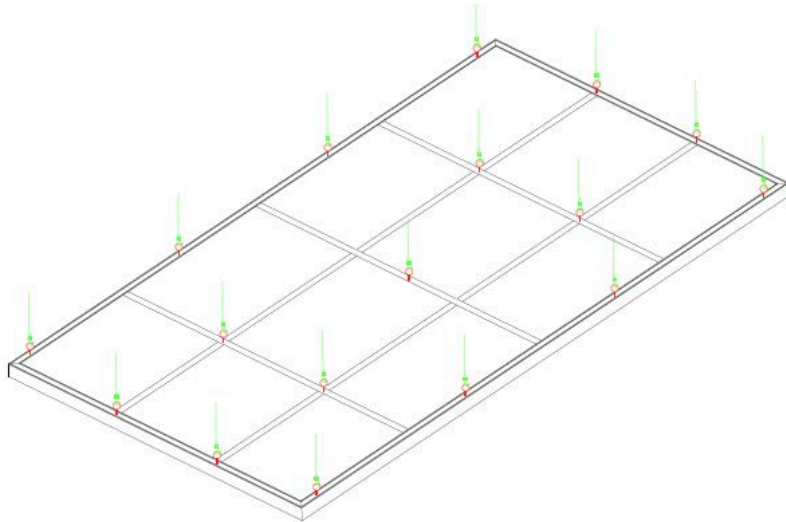

Installation methods:

Added Details:

- Thickness of 90mm (3.6") allows LEDs along the perimeter of the profile
- Standard trim is black powder coated aluminum; unfinished and custom color trim available
- These are lighter weight and larger in size; they would be better for display in large areas

Nomenclature:

MODEL	VOLTAGE	DIMENSIONS TOP X SIDE (IN INCHES)	CRI	COLOR TEMP	POWER	MOUNTING	TRIM COLOR	FINISH	POWER SUPPLY
SWRM	24	C1x C2	90	2700K	SP	SM	AL	WSF	010V

A MODEL
SWRM - Showroom Panel

B VOLTAGE
24 - 24VDC (w/UNV 120-277 Driver)

C DIMENSIONS
C1 - Top in Inches
C2 - Side in Inches

D CRI
90 - Basic (Standard)
95 - Premium (Additional Cost)

E COLOR TEMP
2400K - CCT   4000K - CCT
2700K - CCT   6000K - CCT
3000K - CCT   6500K - CCT
3500K - CCT

CT - Color Tuning (2400K to 6000K)

RGB27W - RGB + 2700K
RGB30W - RGB + 3000K
RGB35W - RGB + 3500K
RGB40W - RGB + 4000K
RGB60W - RGB + 6000K

F POWER
SP - Standard Power

G MOUNTING
SM - Surface Mount
PM - Pendant Mount

H TRIM COLOR
AL - Aluminum (Standard)
BL - Black Powder Coat
WH - White Powder Coat
CS - Custom (Define RAL#)

I FINISH
WSF - White Stretch Fabric
PSF - Printed Stretch Fabric

J POWER SUPPLY
010V - 0-10V
ELV - Electronic Low Voltage
DMX - DMX/DALI
PI - Plug In
DPI - Dimmable Plug In