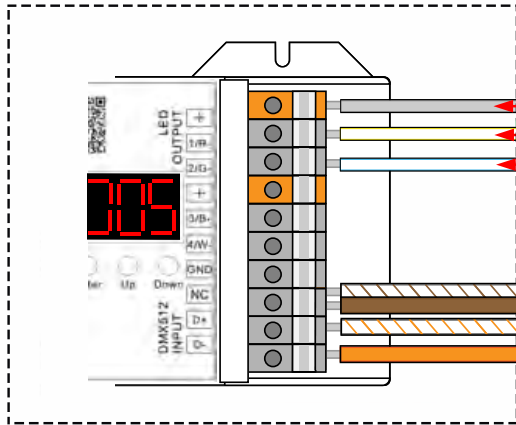

Wiring Diagram

COLOR TUNING System

EOS DMX Decoder and Driver

COLOR TUNING LightPanel™ System Color Coded Wiring Legend

COLOR CODED WIRING

COLOR TUNING LED STRIP

SINGLE PANELS TO ONE DRIVER

- CONNECT TO WHITE BOX BLACK CABLE "HOT" POSITIVE (++)
- CONNECT TO RED BOX WHITE CABLE 6000K (COOL)
- CONNECT TO GREEN BOX GREEN CABLE 2400K (WARM)
- GROUND
- DATA +
- DATA -

EOS COLOR TUNING LightPanel™ System

Optional DMX Controller can be provided by EOS

COLOR CODED WIRING

Wiring Diagram

COLOR TUNING System

EOS DMX Decoder and Driver

COLOR TUNING LightPanels™ Daisy Chained with Power Supply