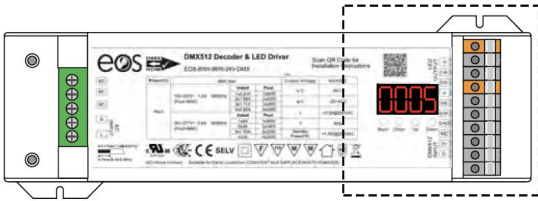

Wiring Diagram

COLOR TUNING System

EOS DMX Decoder and Driver

COLOR TUNING LightPanel™ System Color Coded Wiring Legend

COLOR CODED WIRING

COLOR TUNING LED STRIP

SINGLE PANELS TO ONE DRIVER

- CONNECT TO WHITE BOX BLACK CABLE "HOT" POSITIVE (++)
- CONNECT TO RED BOX WHITE CABLE 6000K (COOL)
- CONNECT TO GREEN BOX GREEN CABLE 2400K (WARM)
- GROUND
- DATA +
- DATA -

EOS COLOR TUNING LightPanel™ System

Optional DMX Controller can be provided by EOS

COLOR CODED WIRING

Wiring Diagram

COLOR TUNING System

EOS DMX Decoder and Driver

COLOR TUNING LightPanels™ Daisy Chained with Power Supply