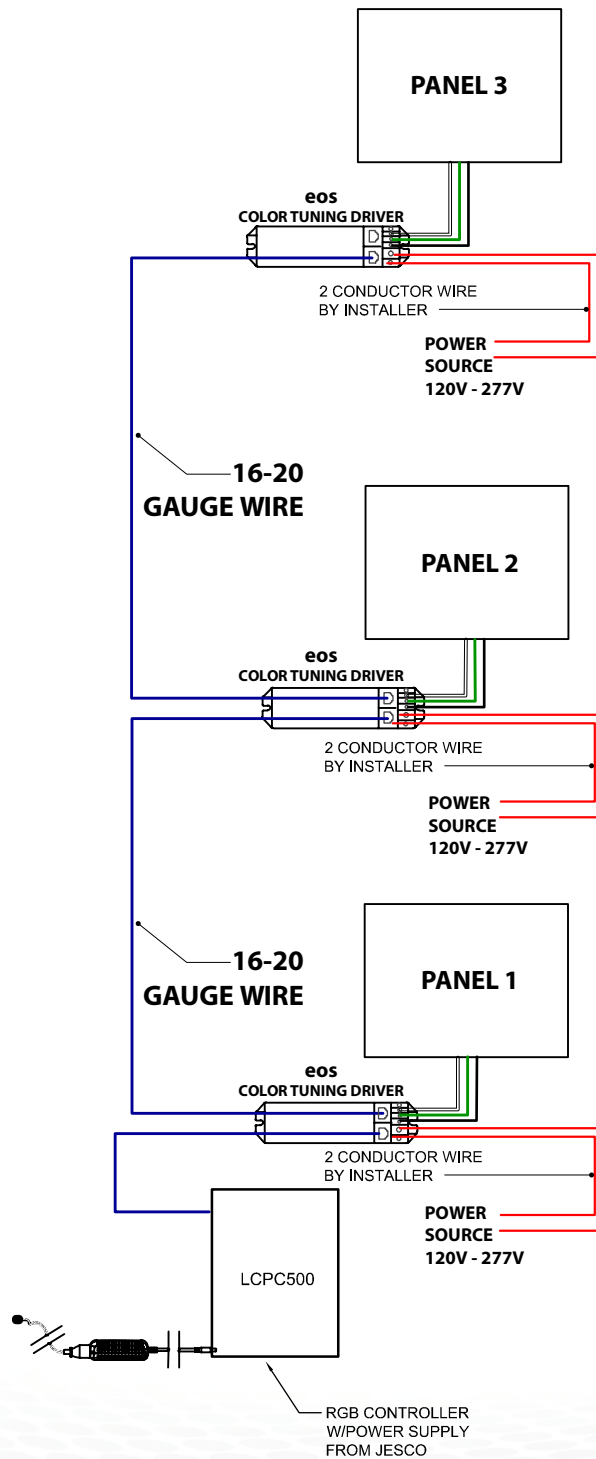

Wiring Diagram

COLOR TUNING System

EOS DMX Decoder and Driver

COLOR TUNING LightPanel™ System Color Coded Wiring Legend

COLOR CODED WIRING

COLOR TUNING LED STRIP

SINGLE PANELS TO ONE DRIVER

- CONNECT TO WHITE BOX BLACK CABLE "HOT" POSITIVE (++)
- CONNECT TO RED BOX WHITE CABLE 6000K (COOL)
- CONNECT TO GREEN BOX GREEN CABLE 2400K (WARM)
- GROUND
- DATA +
- DATA -

EOS COLOR TUNING LightPanel™ System

Optional DMX Controller can be provided by EOS

COLOR CODED WIRING

Wiring Diagram

COLOR TUNING System

EOS DMX Decoder and Driver

COLOR TUNING LightPanels™ Daisy Chained with Power Supply